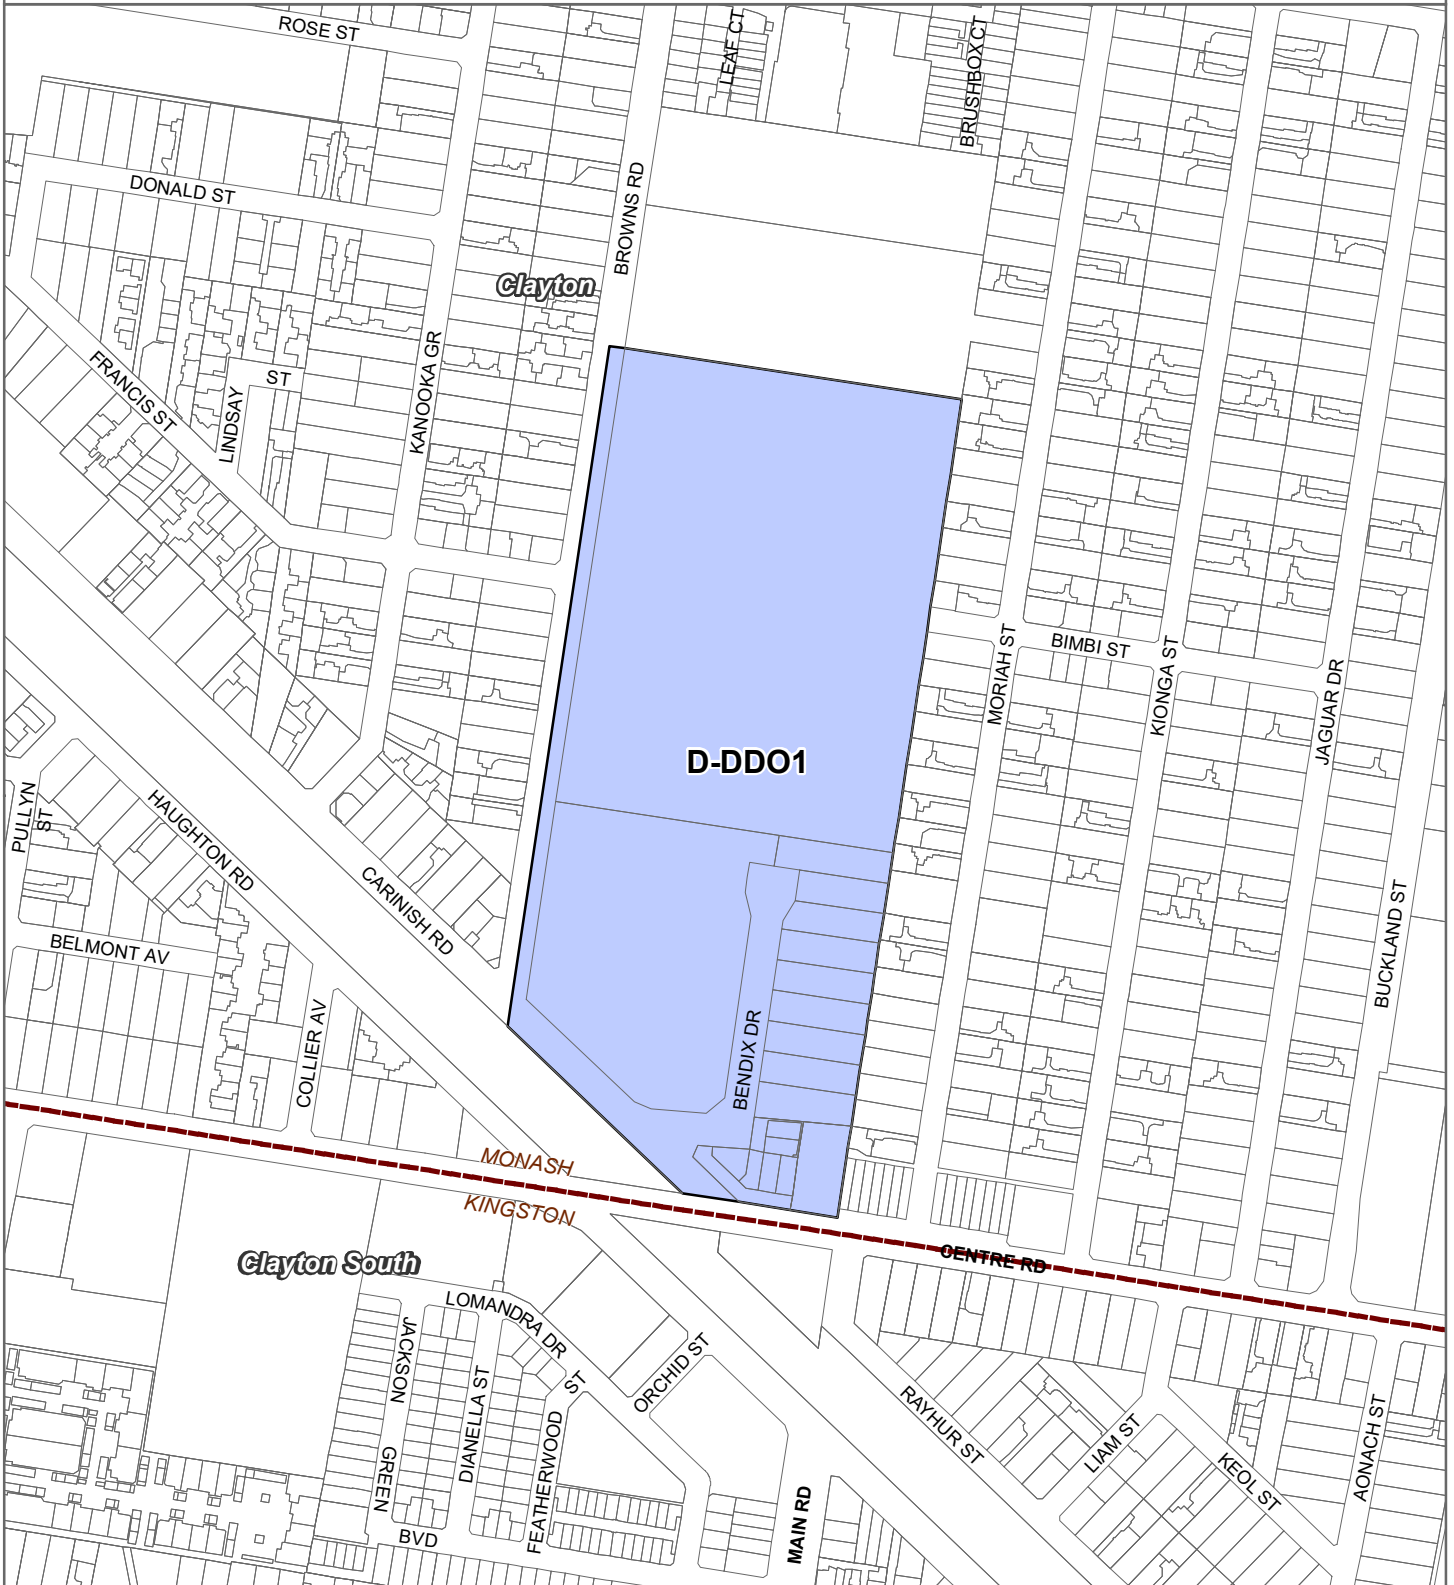

MONASH PLANNING SCHEME - LOCAL PROVISION AMENDMENT C156

LEGEND

- D-DDO - Area to be deleted from a Design and Development Overlay
- Local Government Area

Part of Planning Scheme Map 20DDO

Disclaimer

This publication may be of assistance to you but the State of Victoria and its employees do not guarantee that the publication is without flaw of any kind or is wholly appropriate for your particular purposes and therefore disclaims all liability for any error, loss or other consequence which may arise from you relying on any information in this publication.