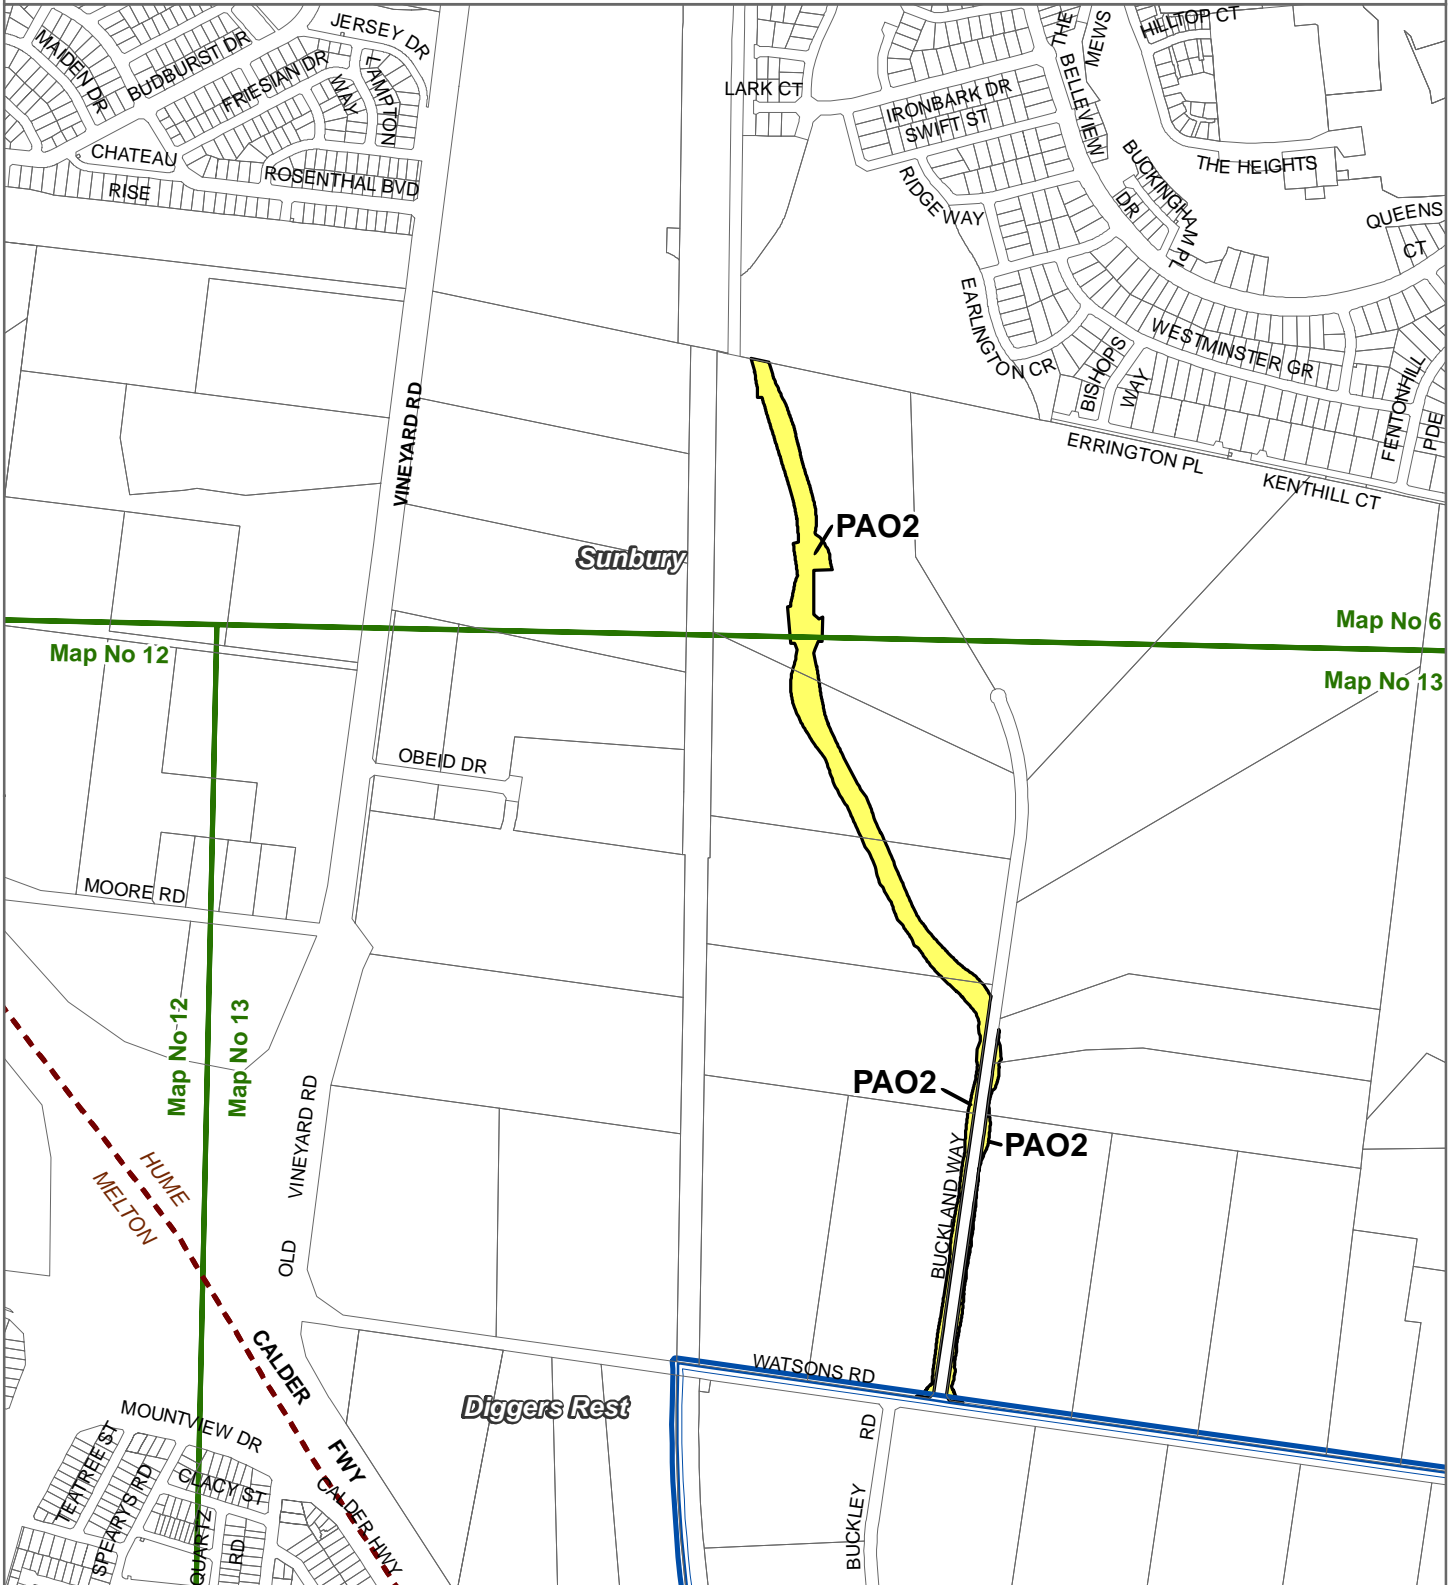

HUME PLANNING SCHEME - LOCAL PROVISION

AMENDMENT C243hume

LEGEND

-  PAO2 - Public Acquisition Overlay - Schedule 2
-  Local Government Area
-  Urban Growth Boundary

Part of Planning Scheme Maps 6PAO & 13PAO