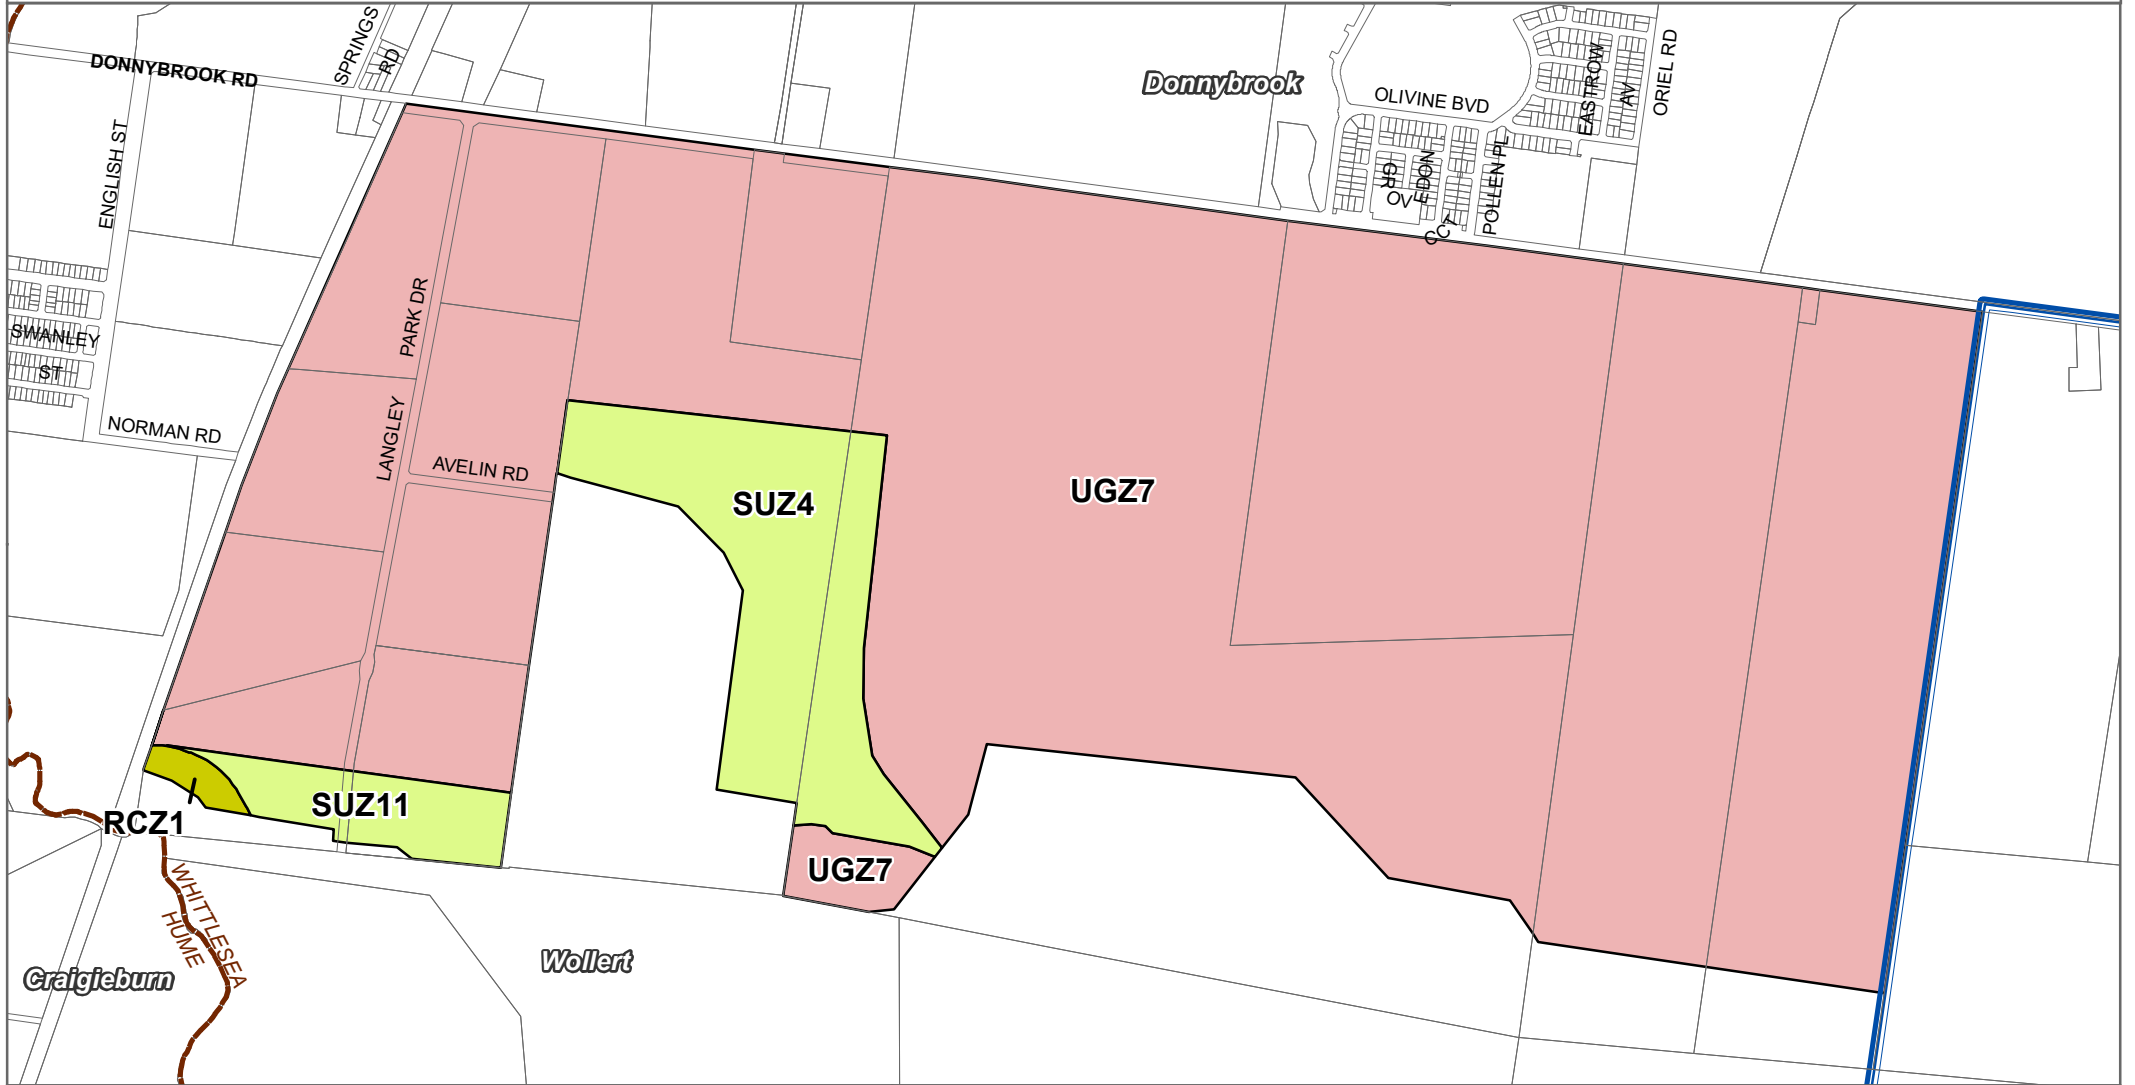

# WHITTLESEA PLANNING SCHEME - LOCAL PROVISION AMENDMENT C241wsea

- LEGEND**
- RCZ - Rural Conservation Zone
  - SUZ - Special Use Zone
  - UGZ - Urban Growth Zone
  - Local Government Area
  - Urban Growth Boundary

© The State of Victoria Department of Environment, Land, Water and Planning 2019

Planning Group  
Print Date: 2/09/2019  
Amendment Version: 1

0 410 820  
Metres

NORTH

Part of Planning Scheme Map 4