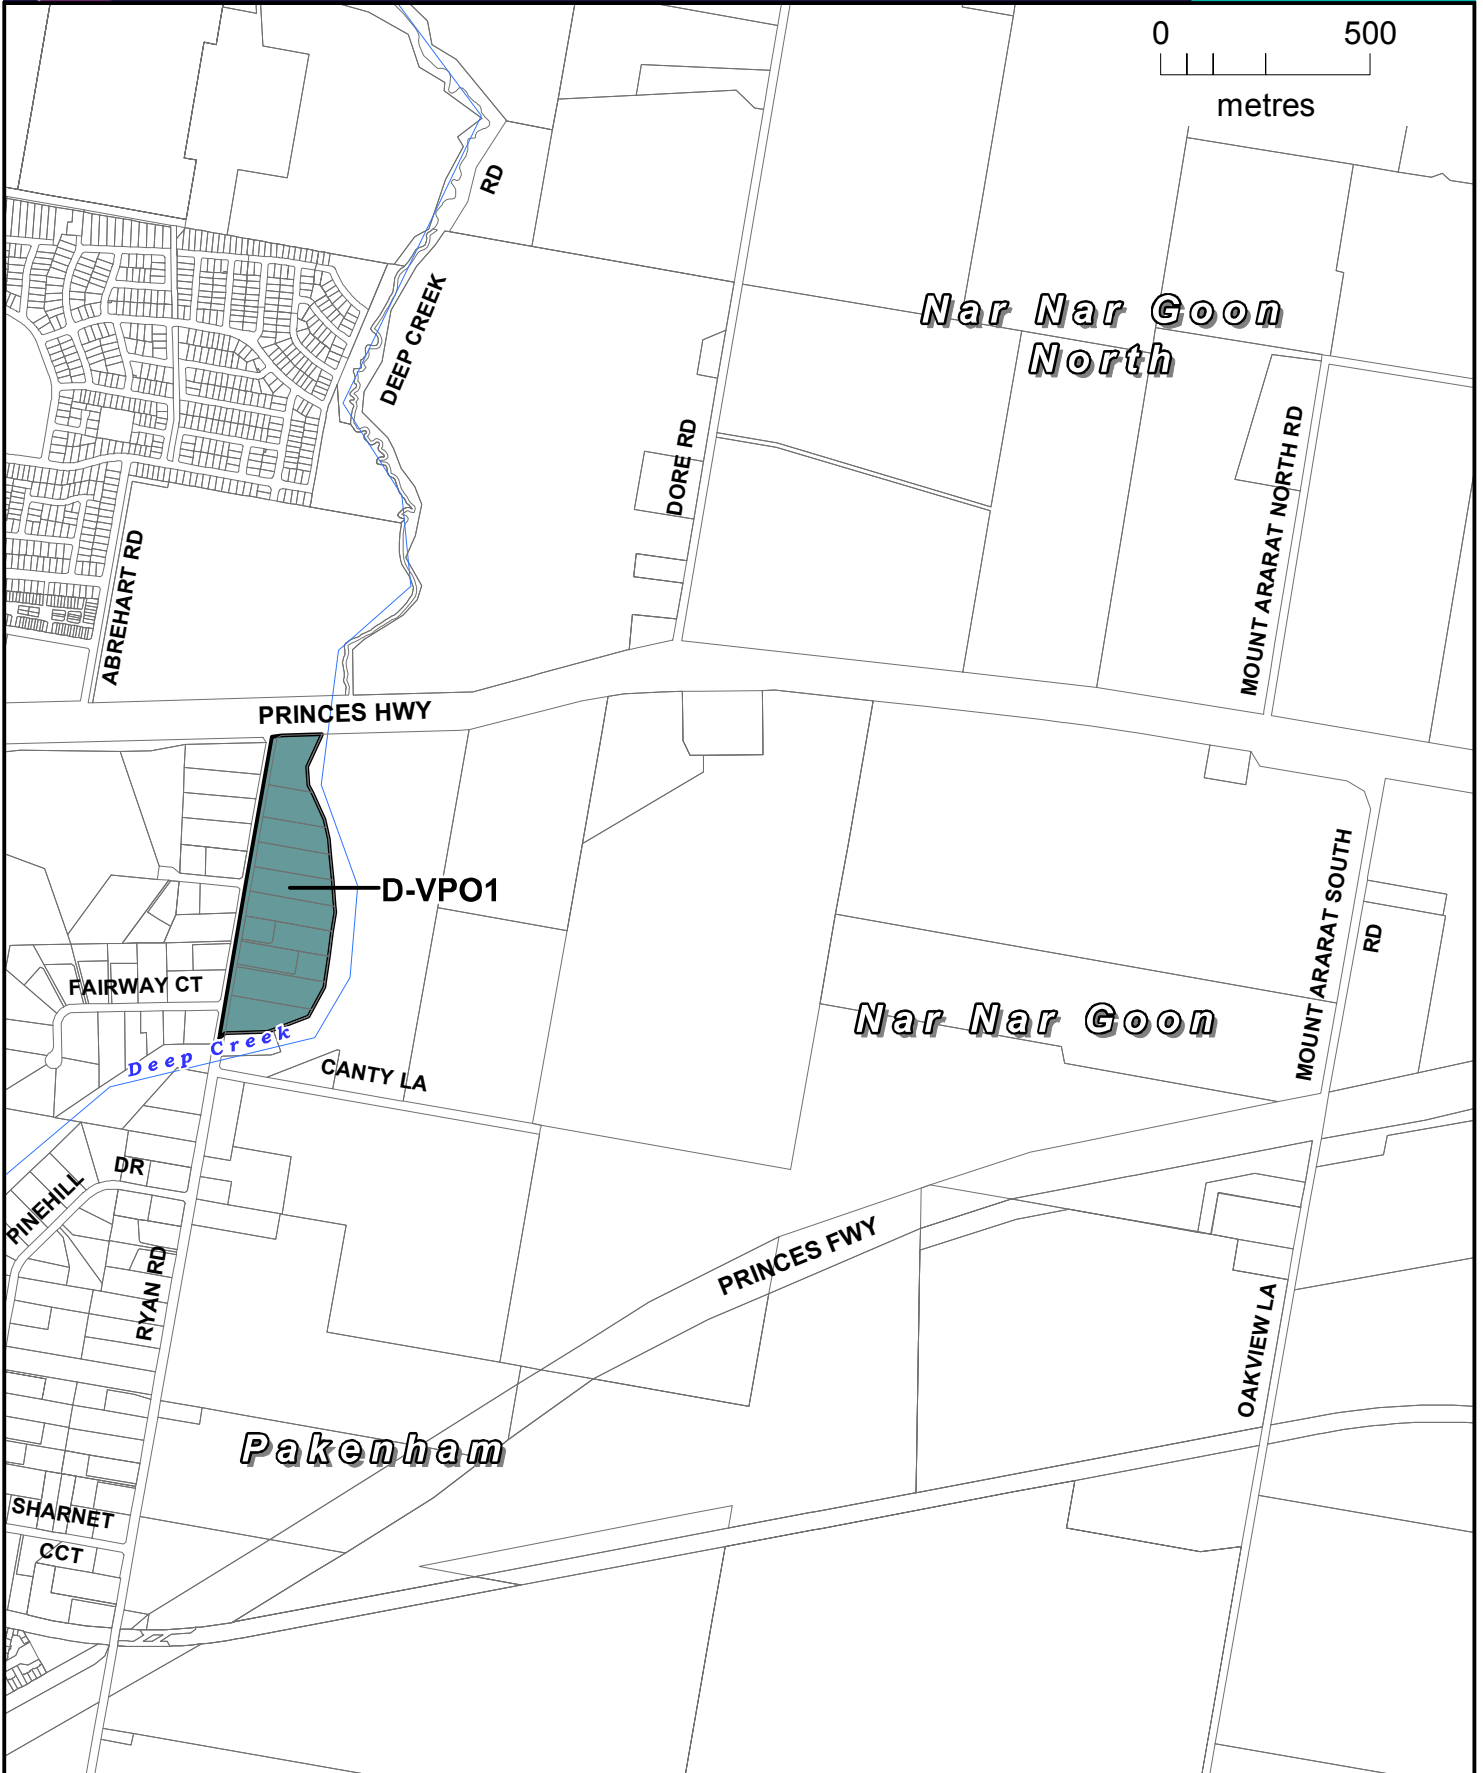

# CARDINIA PLANNING SCHEME

## LEGEND

Part of Planning Scheme Map 15VPO

D-VPO1

AREA TO BE DELETED FROM A VEGETATION PROTECTION OVERLAY (D-VPO1)