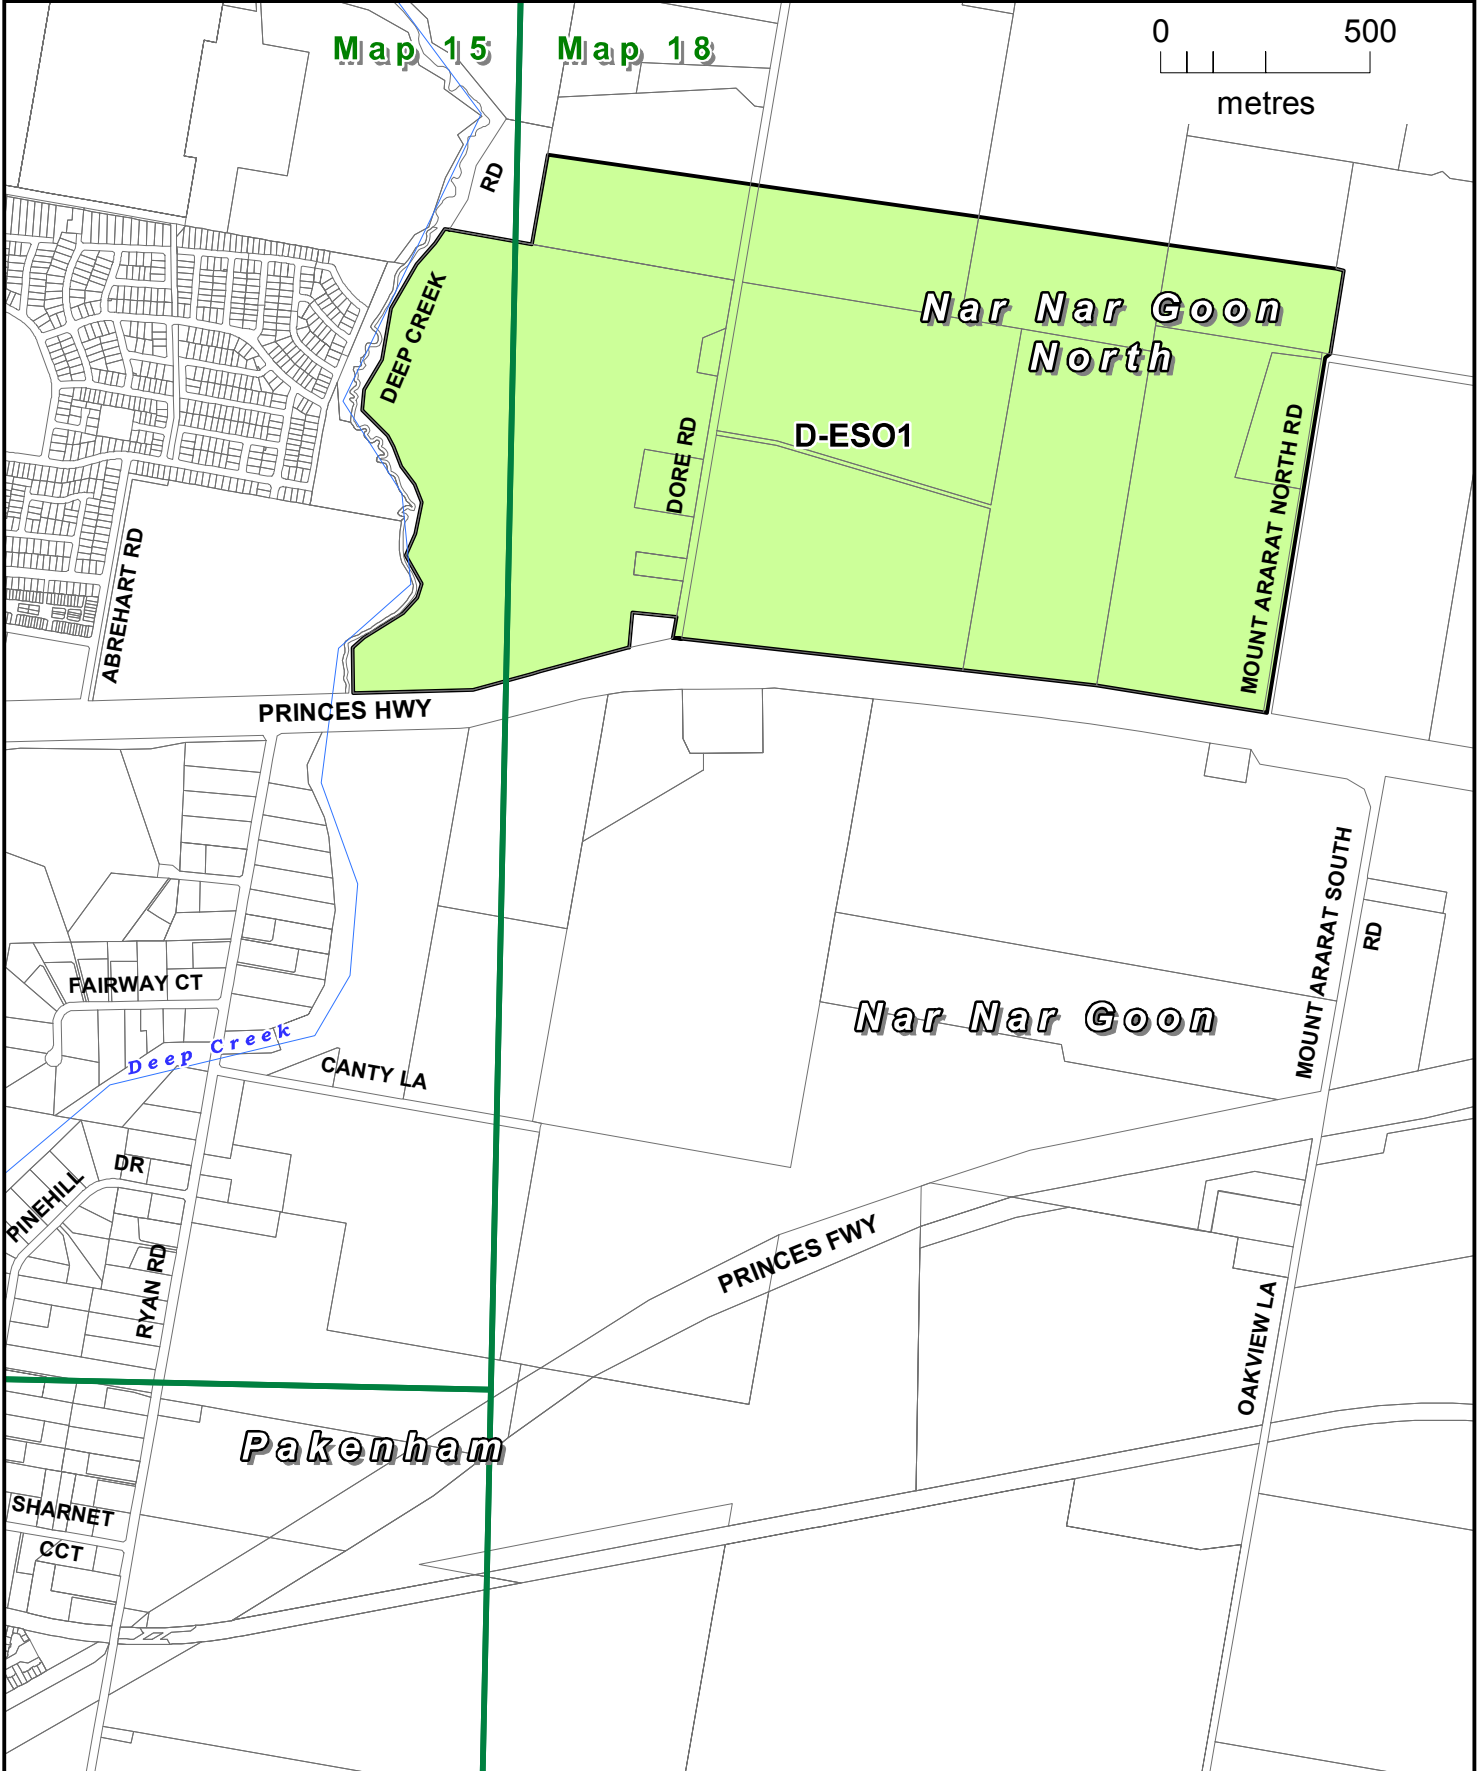

CARDINIA PLANNING SCHEME

LEGEND

Part of Planning Scheme Maps 15ESO & 18ESO

D-ES01 AREA TO BE DELETED FROM AN ENVIRONMENTAL SIGNIFICANCE OVERLAY (D-ES01)

AMENDMENT C234