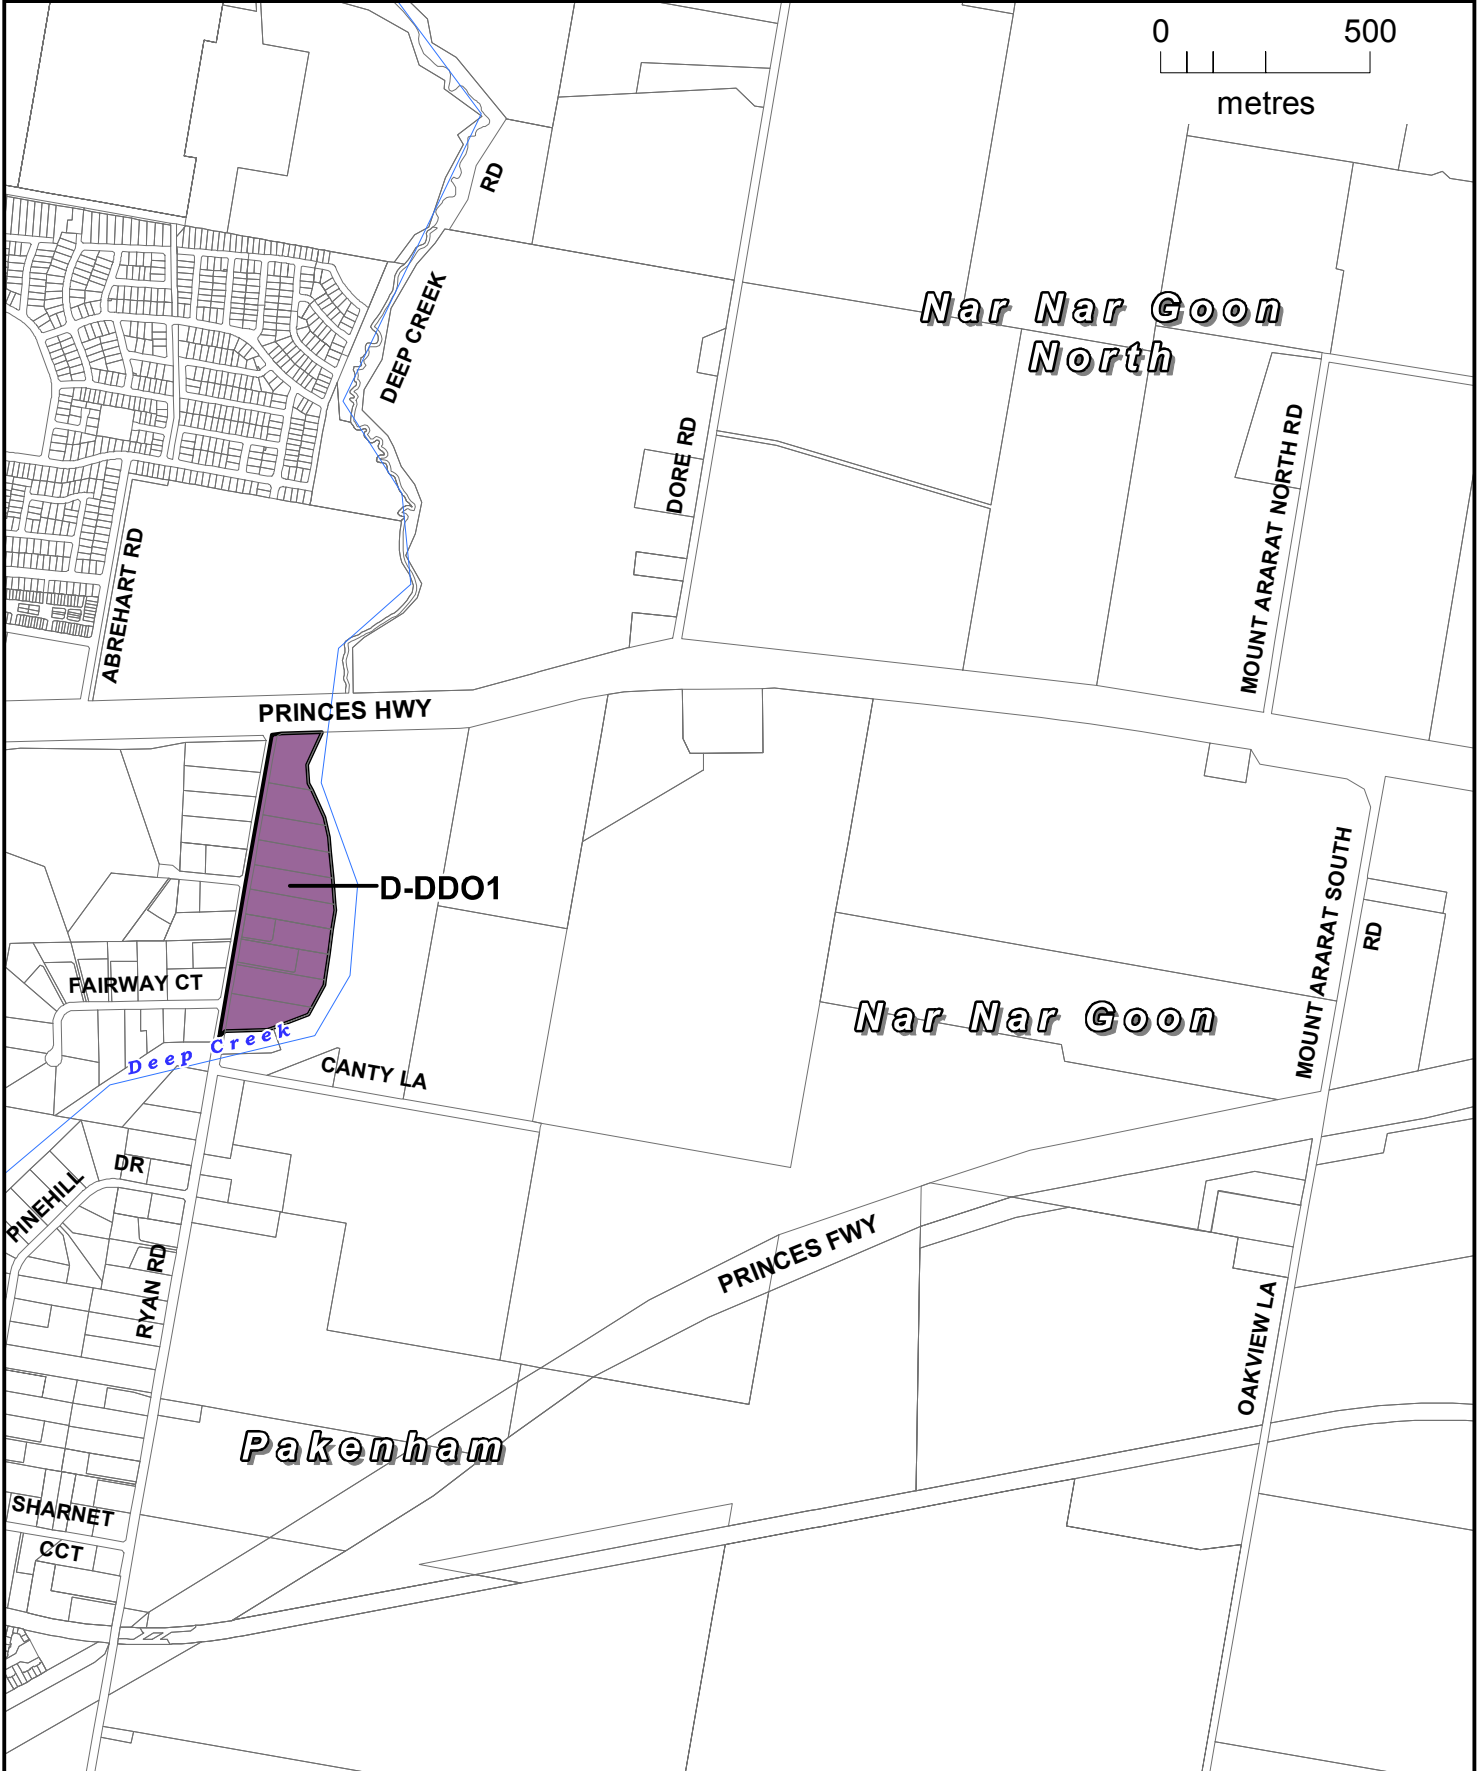

CARDINIA PLANNING SCHEME

LEGEND

Part of Planning Scheme Map 15DDO

D-DDO1 AREA TO BE DELETED FROM A DESIGN & DEVELOPMENT OVERLAY (D-DDO1)

AMENDMENT C234