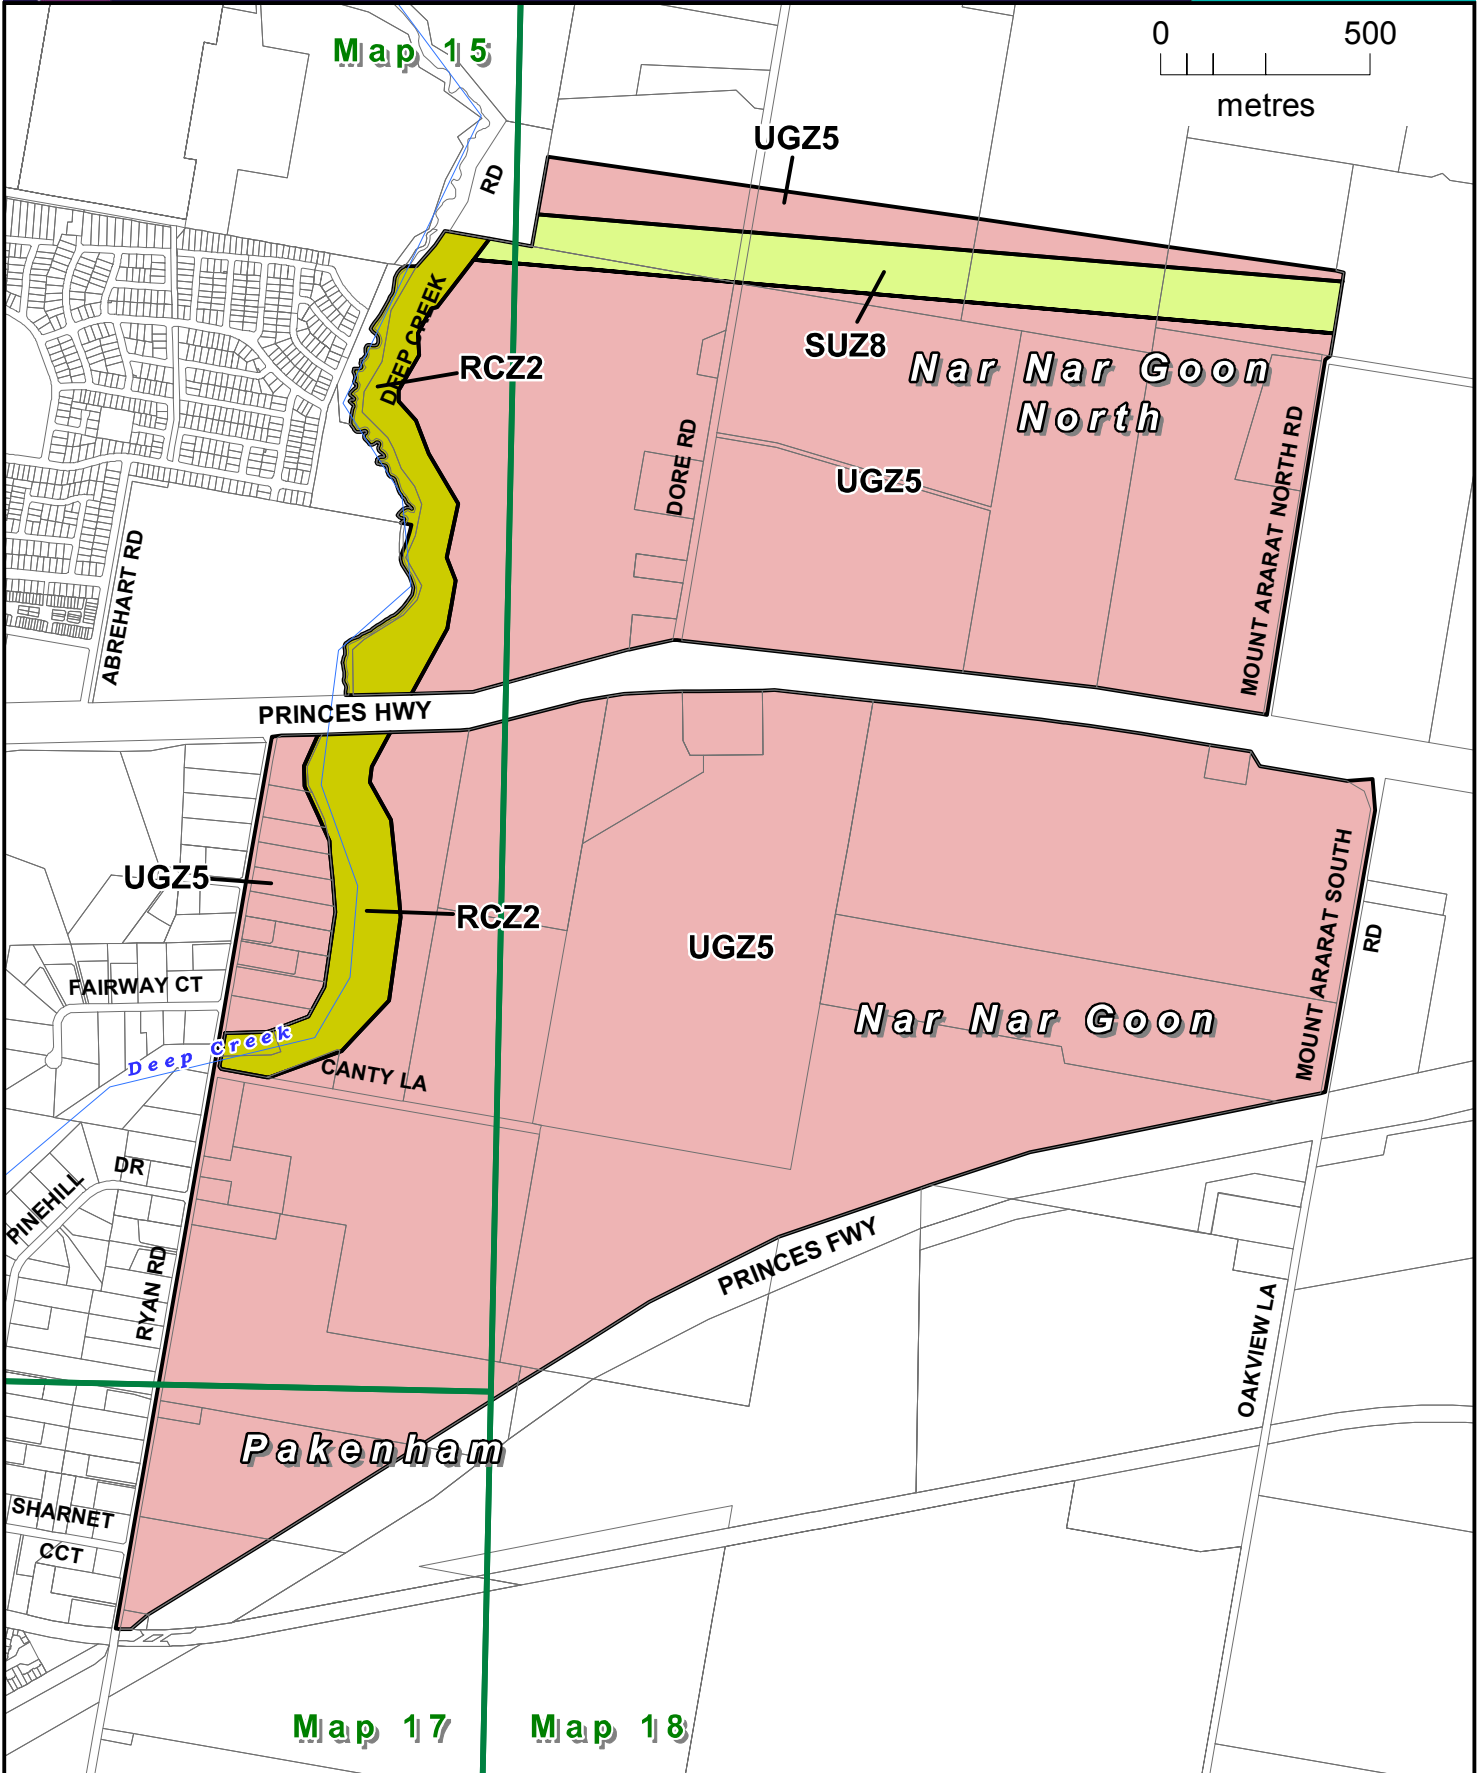

CARDINIA PLANNING SCHEME

LEGEND

- UGZ5 URBAN GROWTH ZONE - SCHEDULE 5
- RCZ2 RURAL CONSERVATION ZONE - SCHEDULE 2
- SUZ8 SPECIAL USE ZONE - SCHEDULE 8

Part of Planning Scheme Maps 15, 17 & 18

AMENDMENT C234