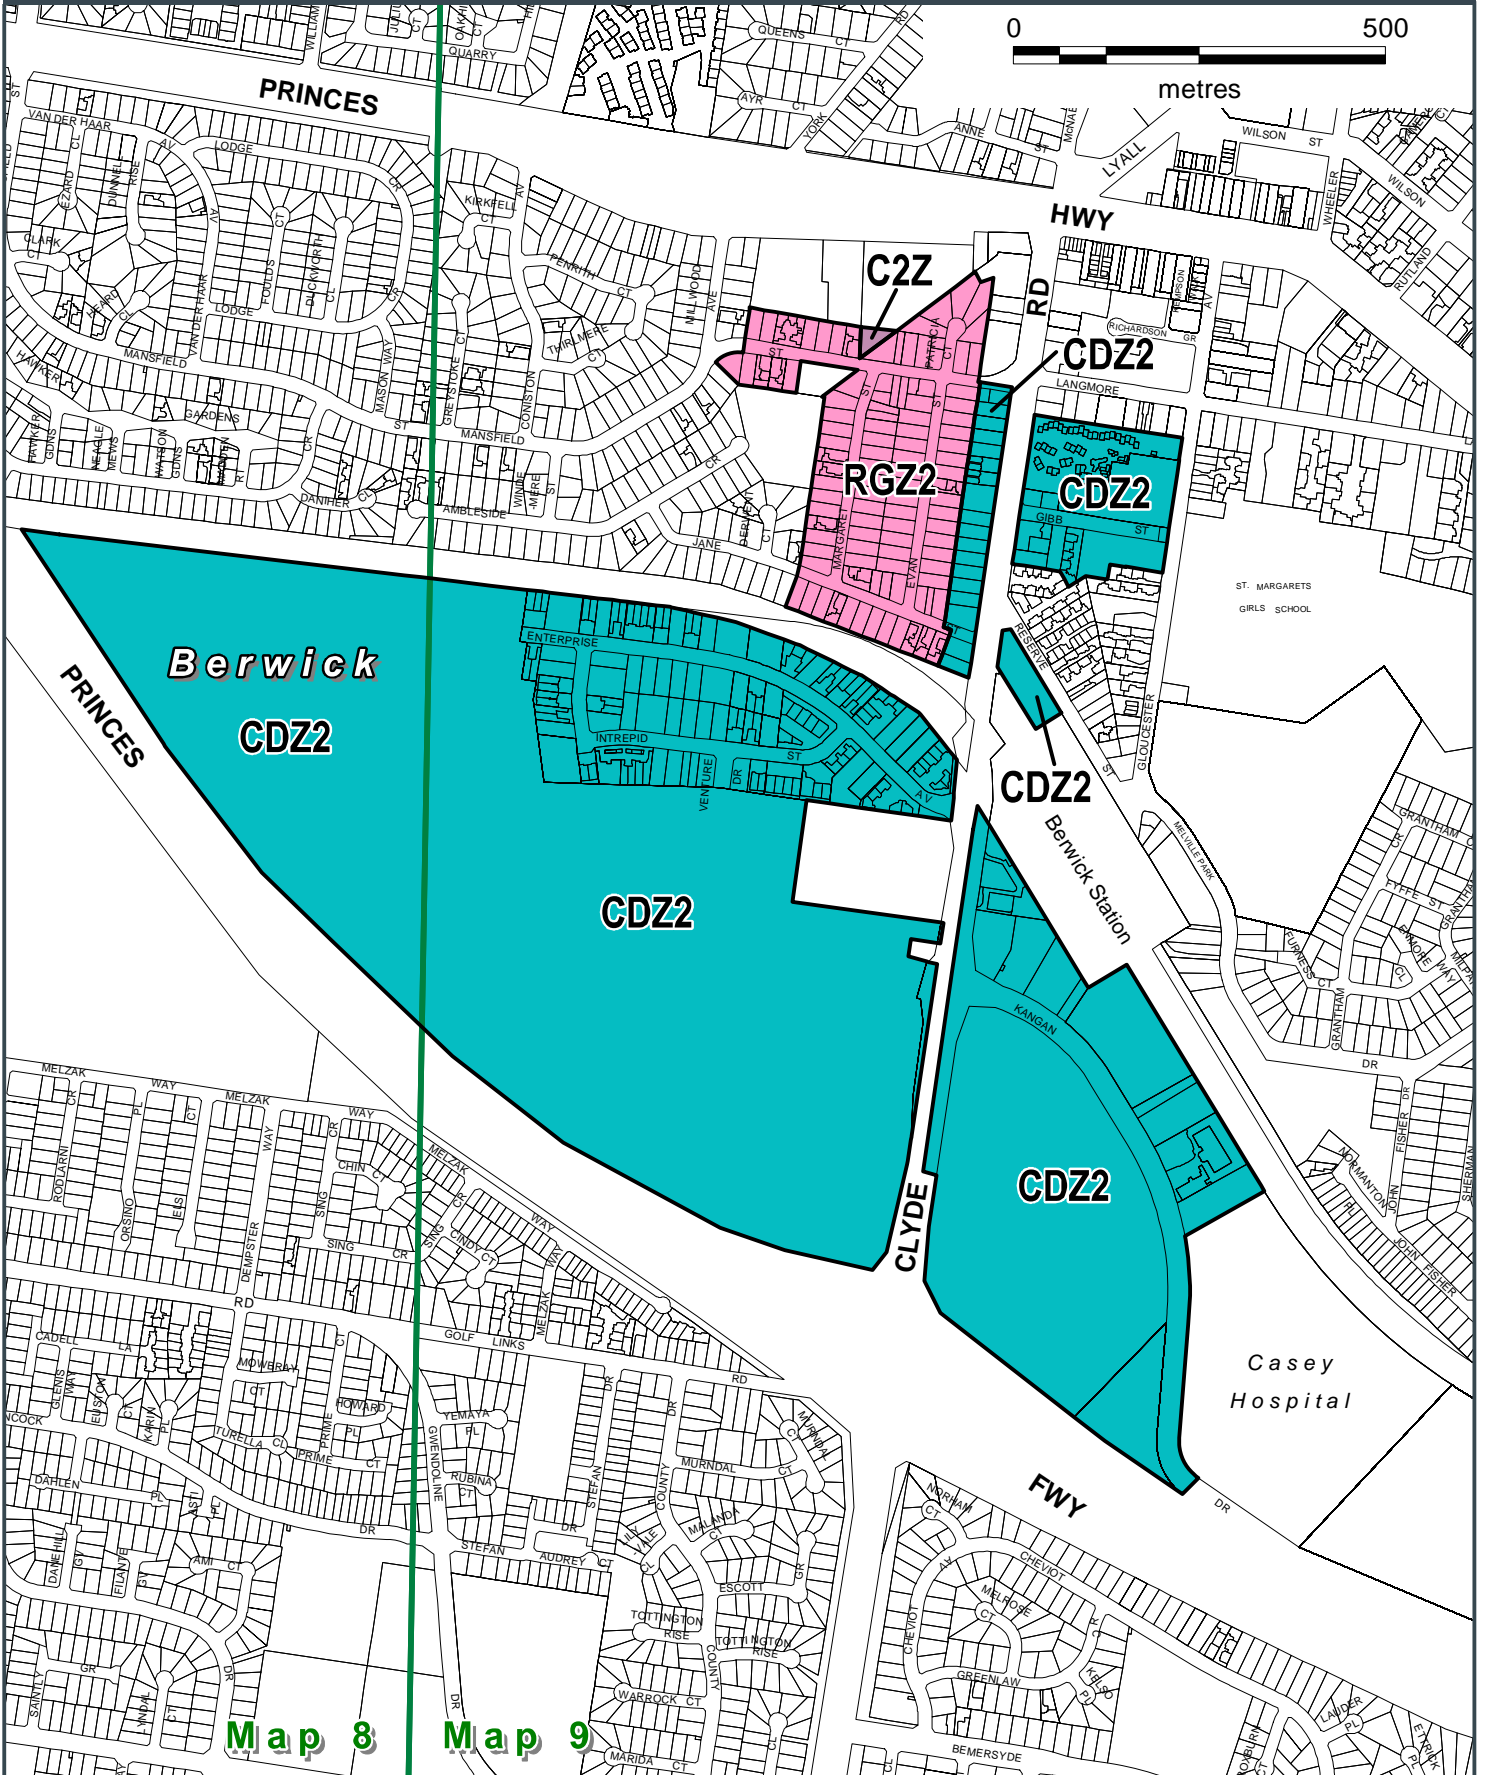

CASEY PLANNING SCHEME

Map 8

Map 9

LEGEND

RGZ2

Residential Growth Zone - Schedule 2

C2Z

Commercial 2 Zone

CDZ2

Comprehensive Development Zone - Schedule 2

Part of Planning Scheme Maps 8 & 9

AMENDMENT C207